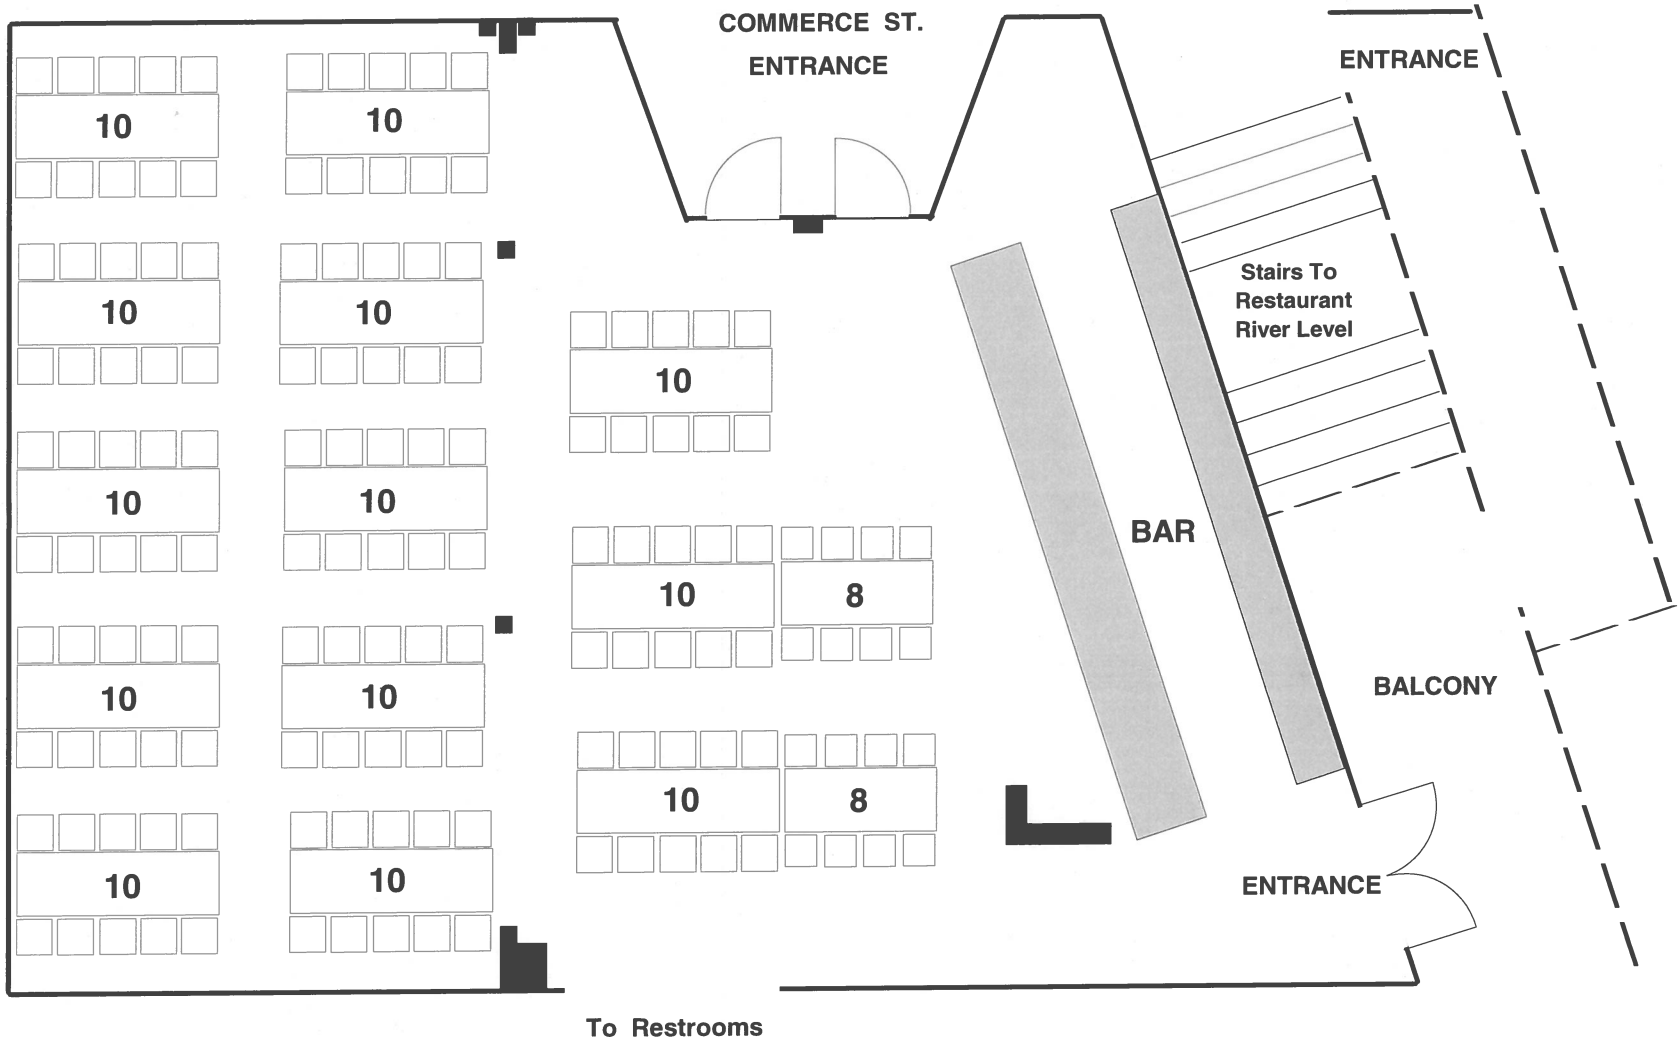

**TEXAS ROOM**

**Maximum Seating :  
104 On round  
tables of 8**

**TEXAS ROOM**

**Maximum Seating :**  
**146 On banquet**  
**tables of 8 or 10**

**COMBINED**  
**RIO ROOM**  
**TEXAS ROOM**  
**TROPHY ROOM**